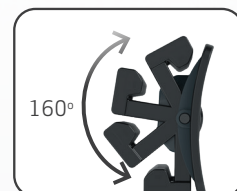

Featuring the latest high-performance COB LED technology, NOVA R has been upgraded from 1500 lumen to 2000 lumen providing even more light - for the same price. With an upgraded battery capacity, the operating time has doubled which enables you to use the lamp for up to 20 hours depending on the light output. The light dimmer function makes it possible to adjust the light into five different steps.

The lamp is easy to carry and is ergonomically designed for a good grip on the handle, which is also equipped with powerful integrated magnets for flexible mounting. Due to the flexible handle the NOVA R can be placed in different positions to obtain the desired lighting angle. The handle is designed for direct mounting on the TRIPOD or the SCAFFOLDING BRACKET.

As an extra feature, NOVA R has a built-in power bank with USB outlet to charge mobile devices.

The housing is made of sturdy die-casted aluminium and resistant to strokes, shocks and vibrations. The durable construction approves NOVA R to ROUGH SERVICE USE which makes it perfect for the demanding, rough working environment.

- Rechargeable COB LED work light, up to 2000 lumen
- Ultra-slim and compact design
- Light dimmable in 5 steps
- Bracket with built-in magnetic function
- Built-in power bank

TECHNICAL SPECIFICATIONS

COB/LED

3000lux@50cm

2000lm@100% / 1500lm@75% /
1000lm@50% / 500lm@25% / 200lm@10%

7.3V/4000 mAh Li-ion

2-20h Operating time

5h Charging time

IP67

IK07

790g

DESIGNED BY
SCANGRIP
IN DENMARK

NOVA R

Item no. 03.5456

EAN: 5708997354568